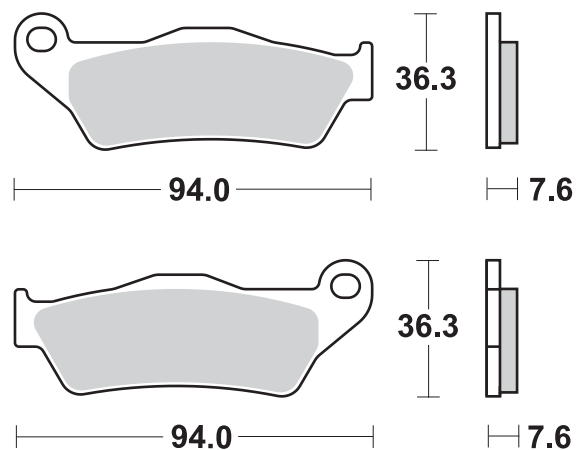

Available compounds

SBS 671 HF • LS

@sbsbrakes | sbsbrakes.com | #GoAhead