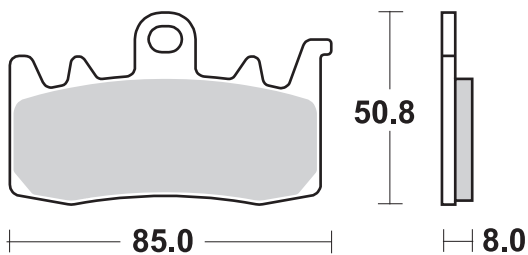

MATCHUP

HI-TECH BRAKE SOLUTIONS MADE IN EUROPE

GO AHEAD

BMW R 1200 NINE-T

				RECOMMENDED	
BMW					
R	1200	Nine-T	14 - 21	900 HS*	671 LS

* = 2 sets required / 2 jeux pour l'Avant.

Available compounds

SBS 900 HS • SP